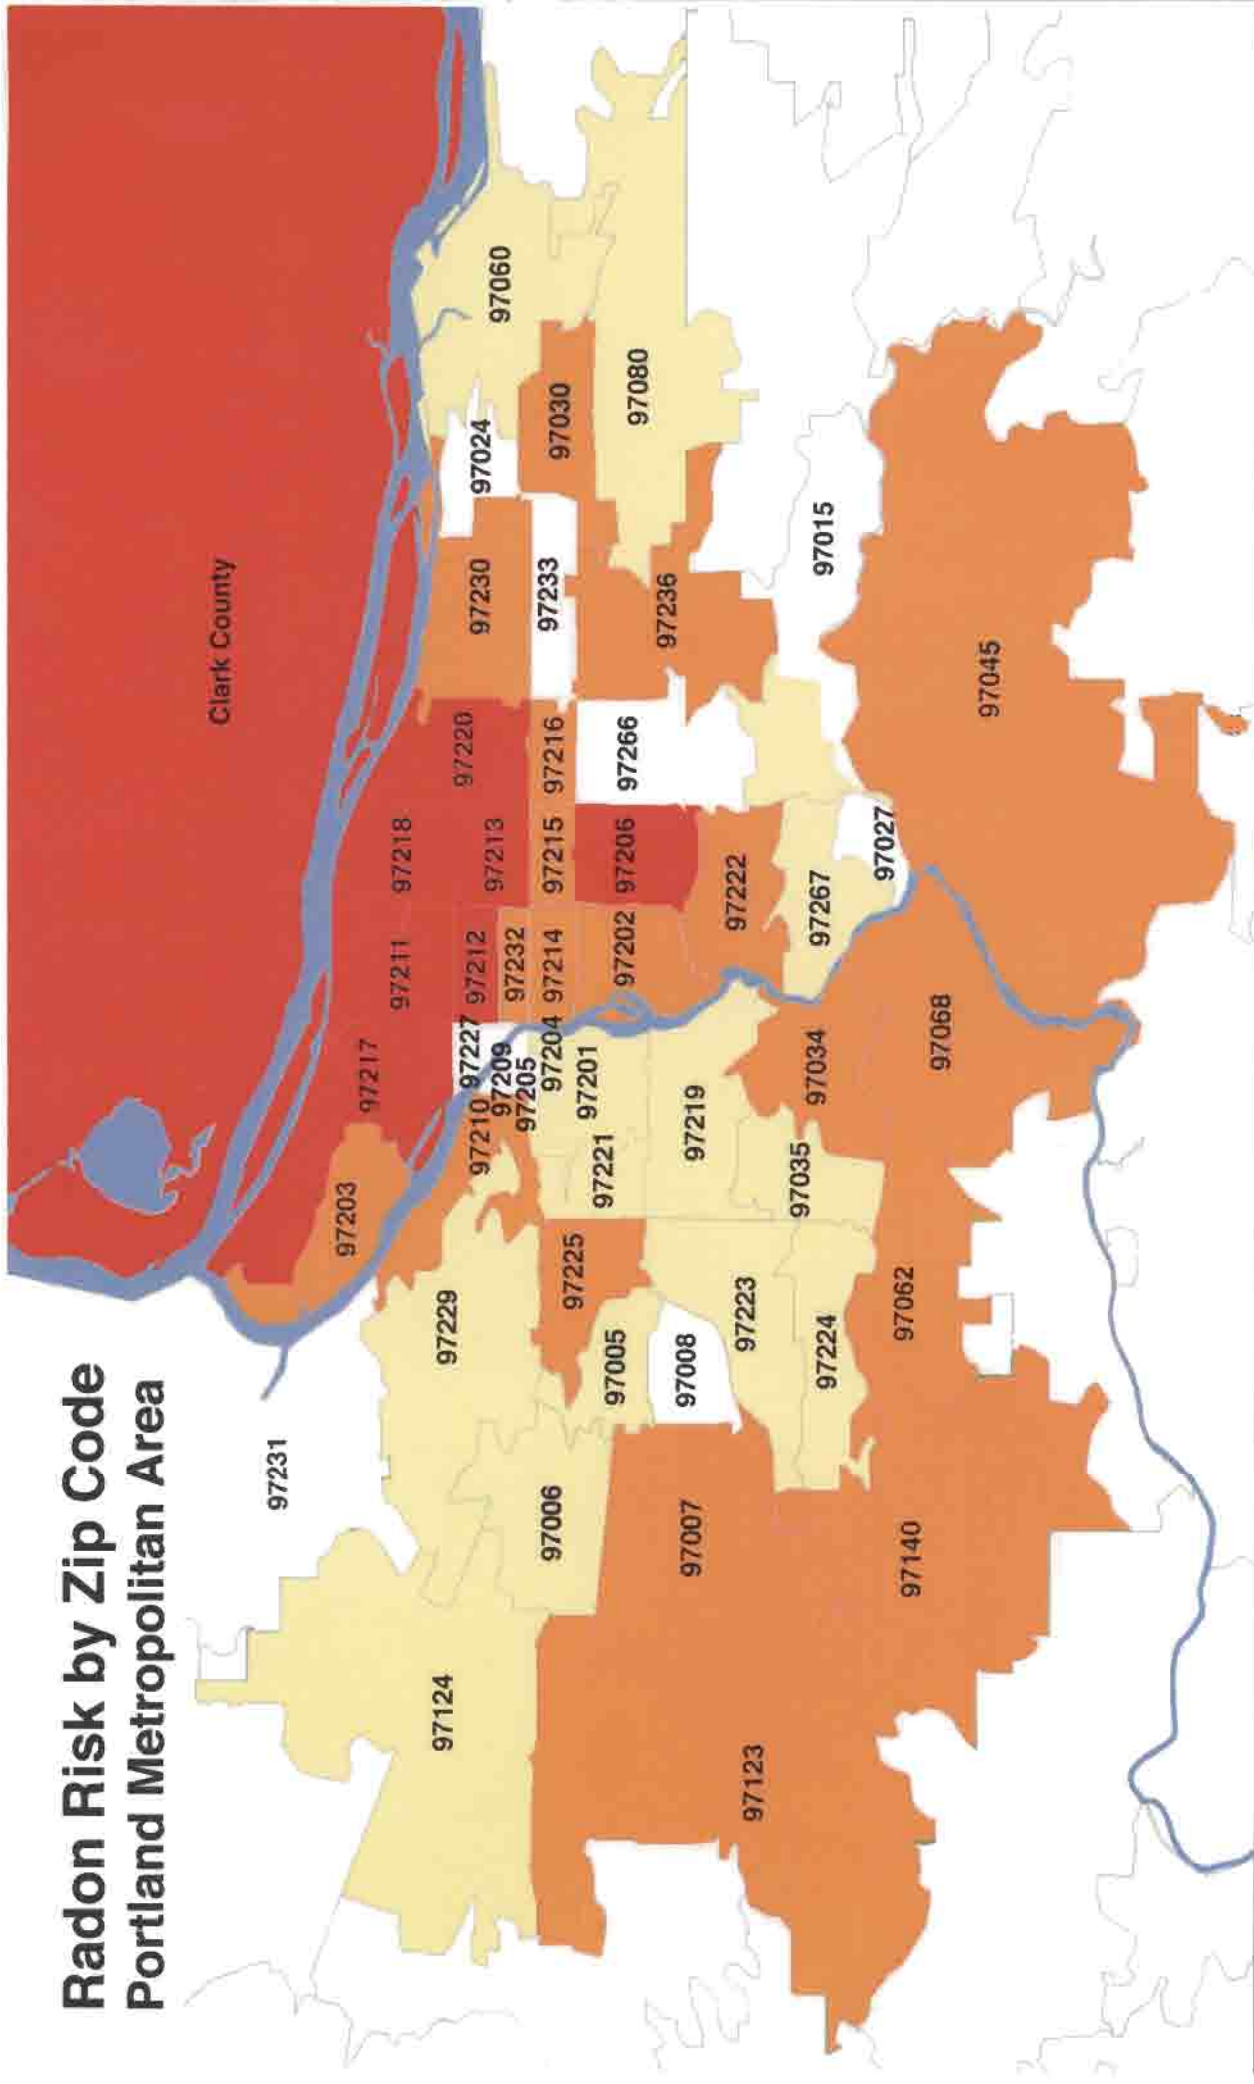

# Radon Risk by Zip Code Portland Metropolitan Area

**Highest Potential for Indoor Radon Exceeding 4 pCi/L**

**Moderate Potential for Indoor Radon Exceeding 4 pCi/L**

**Low Potential for Indoor Radon Exceeding 4 pCi/L**